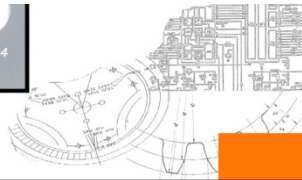

KUP Solutions LLC

Price List for CAM-FIX

Model ICS-200

Base Set ICS-200-200-100

Starter set with base, 200mm rods, 100mm horizontal arm assembly, camera angle attachment and complete screw kit

ICS-200-100 $129.00

Base Set ICS-200-150-75

Starter set with base, 150mm rods, 75mm horizontal arm assembly, camera angle attachment and complete screw kit

ICS-200-100 $129.00

Rod Set 75mm

2x 75mm rods (5/16" SS) with cross connection and screw kit

RS-200-75 $29.00

Rod Set 100mm

2x 100mm rods (5/16" SS) with cross connection and screw kit

RS-200-100 $32.00

Rod Set 150mm

2x 150mm rods (5/16" SS) with cross connection and screw kit

RS-200-150 $35.00

Rod Set 200mm

2x 200mm rods (5/16" SS) with cross connection and screw kit

RS-200-200 $39.00

Camera Mounting Angle with Clamp Kit

Camera angle holder with swivel clamp adapter and screw kit

CMC-200 $59.00

Horizontal Swivel Clamp Kit

Swivel clamp adapter and screw kit

HSC-200 $49.00

Universal Base for Flat Surfaces Kit

Universal base for flat surfaces with screw kit

BF-200 $38.00

Universal Base for Structural Material Frames

Universal base for structural material frames (8mm slot) with screw kit

BK-200 $42.00

Adapter Plate

Adapter plate varies depending on the camera used

Please see separate price list for camera adapter plates

CAP-XXXX-M $19.00 - $29.00

Cell Phone Clamp

Cell phone clamp with screw kit

CPC-200 $9.50

Prices do not reflect shipping charges and any applicable taxes which will be calculated upon receipt of the final order.
Prices and Technical Specs are subject to change.
Cameras and structural materials not included.

More info at www.cam-fix.com