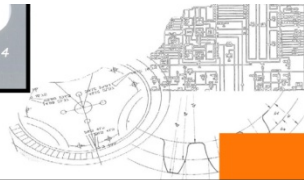

KUP Solutions LLC

Price List for CAM-FIX

Model ICS-150

Parts Numbers and Position on the back side

Base Set ICS-150-75-30

Starter set for 30 Frame with complete screw kit
included in the kit: (3x #1, 1x #8, 1x #9, 1x #11 and 1x #14)

ICS-150-75-30 $75.00

Base Set ICS-150-75-40

Starter set for 40 Frame with complete screw kit
included in the kit: (3x #1, 1x #8, 1x #10, 1x #11 and 1x #14)

ICS-150-75-40 $79.00

Rod Set 75mm

75mm rod (3/8" SS) included in the kit: (1x #3, 1x #12 and 1x #13)

RS-150-75 $14.00

Rod Set 100mm

100mm rod (3/8" SS) included in the kit: (1x #2, 1x #12 and 1x #14)

RS-150-100 $16.00

Rod Set 150mm

150mm rod (3/8" SS) included in the kit: (1x #2, 1x #12 and 1x #14)

RS-150-150 $18.00

Camera Mounting Adapter with Clamp Kit

included in the kit: (1x #1, 1x #4, 1x #6, 1x #8 and 1x #11)

CMC-150 $33.00

Clamp Kit

included in the kit: (2x #1, 1x #6 and 1x #8)

CK-150-75 $29.00

Universal Base 30-Frame

Universal base for flat surfaces and Structural Framing 30mm
included in the kit: (2x #7, 1x #9, and 2x #16)

BA-150-30 $28.00

Universal Base 40-Frame

Universal base for flat surfaces and Structural Framing 40mm
included in the kit: (2x #5, 1x #10, and 2x #15)

BA-150-40 $32.00

Adapter Plate

Adapter plate varies depending on the camera used
Please see separate price list for camera adapter plate

CAP-XXXX $19.00 - $29.00

Cell Phone Clamp

Cell phone clamp expandable from 60mm-82mm

CPC-150 $12.50

Prices do not reflect shipping charges and any applicable taxes which will be calculated upon receipt of the final order.
Prices and Technical Specs are subject to change.
Cameras and structural materials not included.

More info at www.cam-fix.com